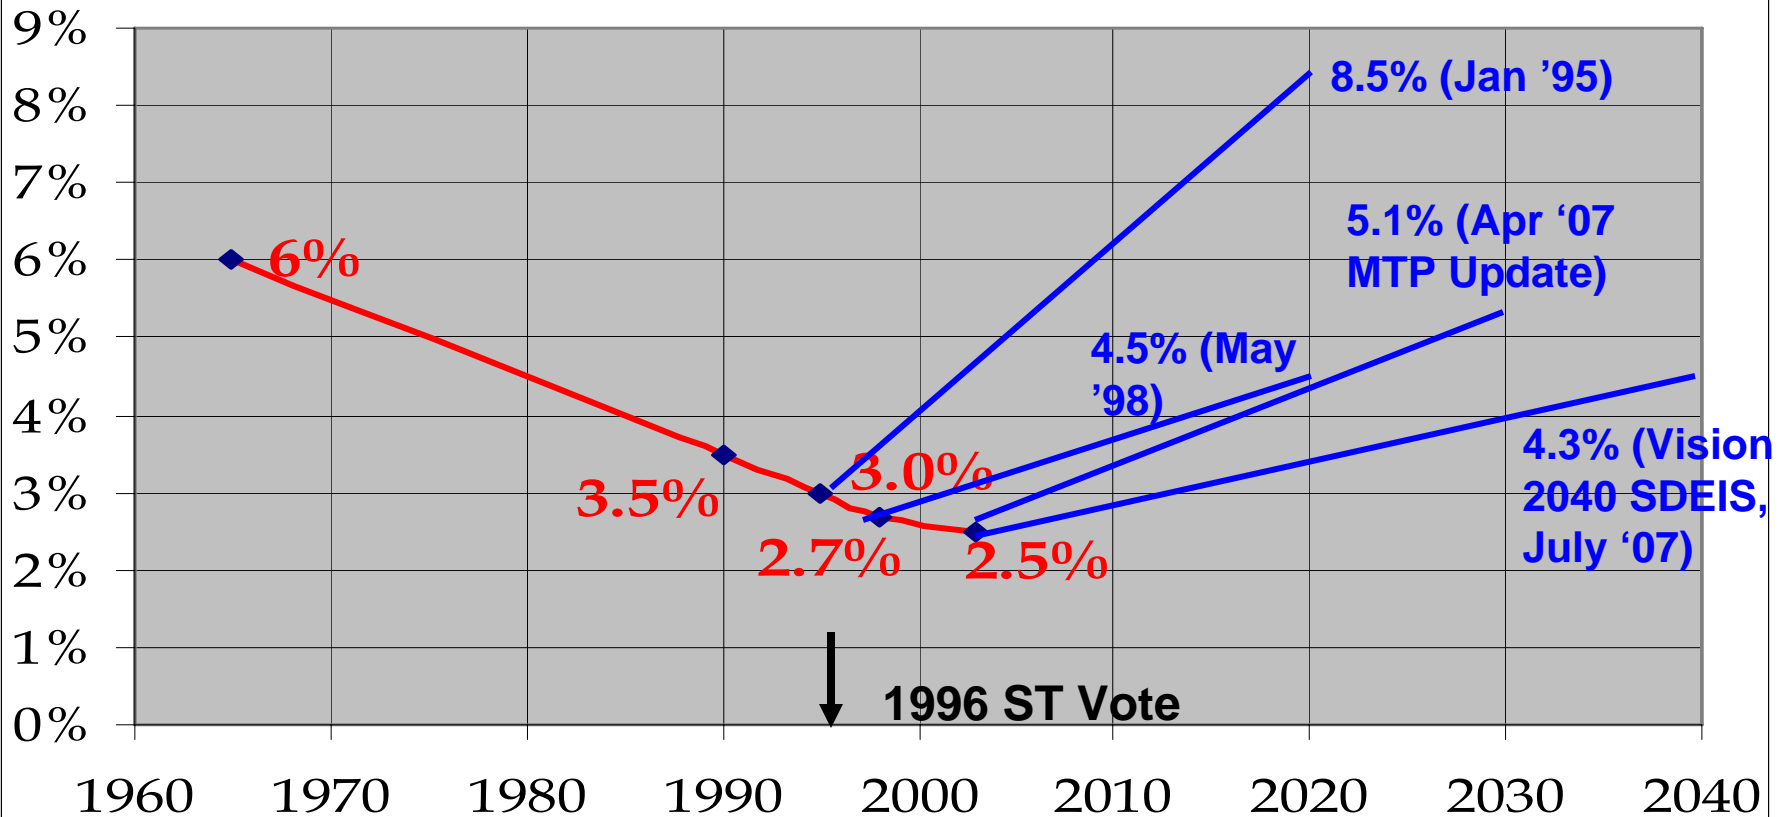

# Percent of Daily Person-Trips by Transit (Central Puget Sound)

(Sources: PSRC, National Transit Database, TDA)

**— Actual**      **— PSRC Projection**

7-Sep-07